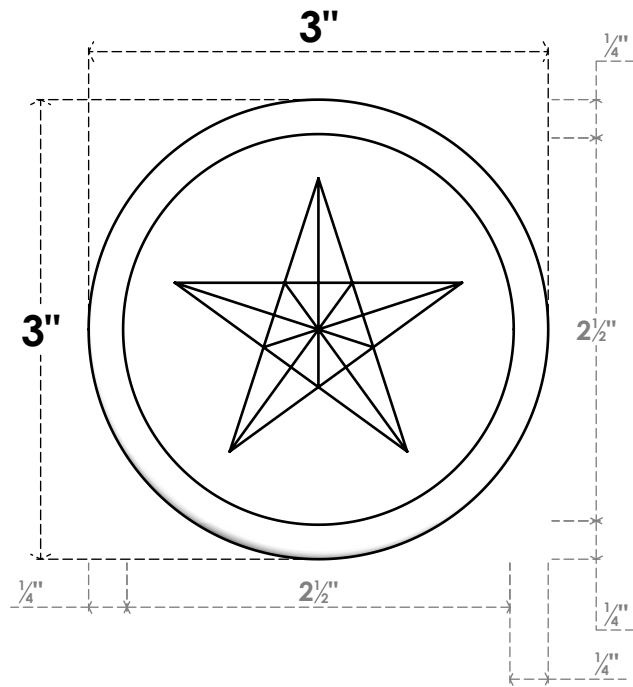

ROSP030X030X075GRY08

3"W X 3"H X 3/4"P STANDARD GRAYSON STAR ROSETTE WITH ROUNDED EDGE, ARCHITECTURAL GRADE PVC

FRONT

SIDE

EKENA MILLWORK
2300 WEST MAIN ST.
CLARKSVILLE, TX 75426
TOLL FREE: 866-607-0453
WWW.EKENAMILLWORK.COM