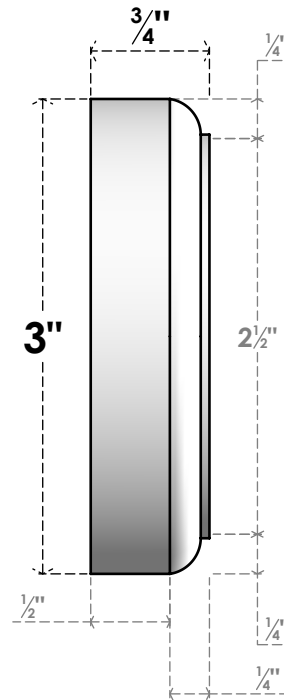

ROSP030X030X075GRY08

3"W X 3"H X 3/4"P STANDARD GRAYSON STAR ROSETTE WITH ROUNDED EDGE, ARCHITECTURAL GRADE PVC

FRONT

SIDE

EKENA MILLWORK
2300 WEST MAIN ST.
CLARKSVILLE, TX 75426
TOLL FREE: 866-607-0453
WWW.EKENAMILLWORK.COM

NOTES

1. INSTALLATION TO BE COMPLETED IN ACCORDANCE WITH MANUFACTURER'S SPECIFICATIONS.
2. DRAWING MAY NOT BE TO SCALE
3. THIS DRAWING IS INTENDED FOR DESIGN AND PLANNING PURPOSES ONLY.
4. ALL INFORMATION CONTAINED HEREIN WAS CURRENT AT THE TIME OF DEVELOPMENT BUT MUST BE REVIEWED AND APPROVED BY THE PRODUCT MANUFACTURER TO BE CONSIDERED ACCURATE.
5. ARCHITECTURAL GRADE PVC PRODUCTS ARE MADE FROM EXPANDED CELLULAR PVC AND COME NATURALLY WHITE BUT MAY BE PAINTED